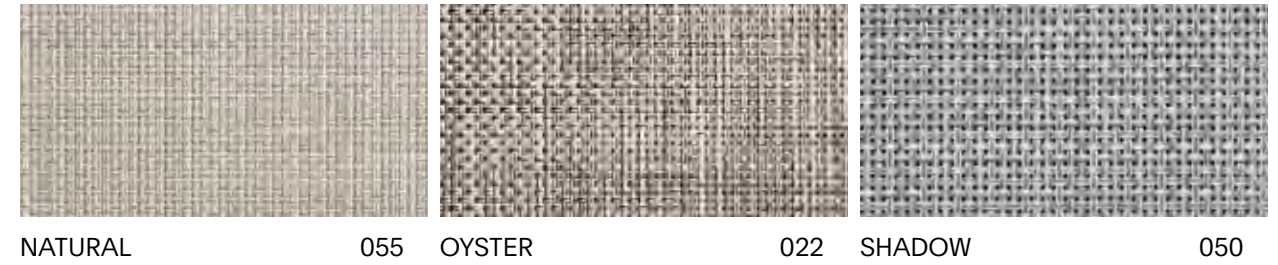

STOCKED SIZES

SHAPE	SIZE	STYLE - COLOR
	23" x 36" 59 x 92 cm	200445 - ---
	35" x 48" 89 x 122 cm	200446 - ---
	46" x 72" 118 x 183 cm	200447 - ---
	72" x 106" 183 x 269 cm	200448 - ---
	26" x 72" 66 x 183 cm	200461 - ---
	30" x 106" 76 x 269 cm	200462 - ---
	96" x 120" 244 x 305 cm	200697 - ---*

*White not available in 96" x 120" or made to order sizes.

MADE TO ORDER SIZES*

SHAPE	SIZE	STYLE - COLOR
	60" sq. 152 cm	200939 - ---
	84" sq. 213 cm	200949 - ---*
	108" sq. 274 cm	200917 - ---*
	Diam. 72" 183 cm	200944 - ---
	Diam. 96" 244 cm	200954 - ---*
	Diam. 120" 305 cm	200925 - ---*
	60" x 84" 152.4 x 213.36 cm	201250 - ---
	108" x 144" 274 x 366 cm	200911 - ---*
	120" x 168" 305 x 427 cm	200929 - ---*
	144" x 180" 366 x 457 cm	200934 - ---*

*Rugs with both length and width greater than 72"/183 cm will be seamed.