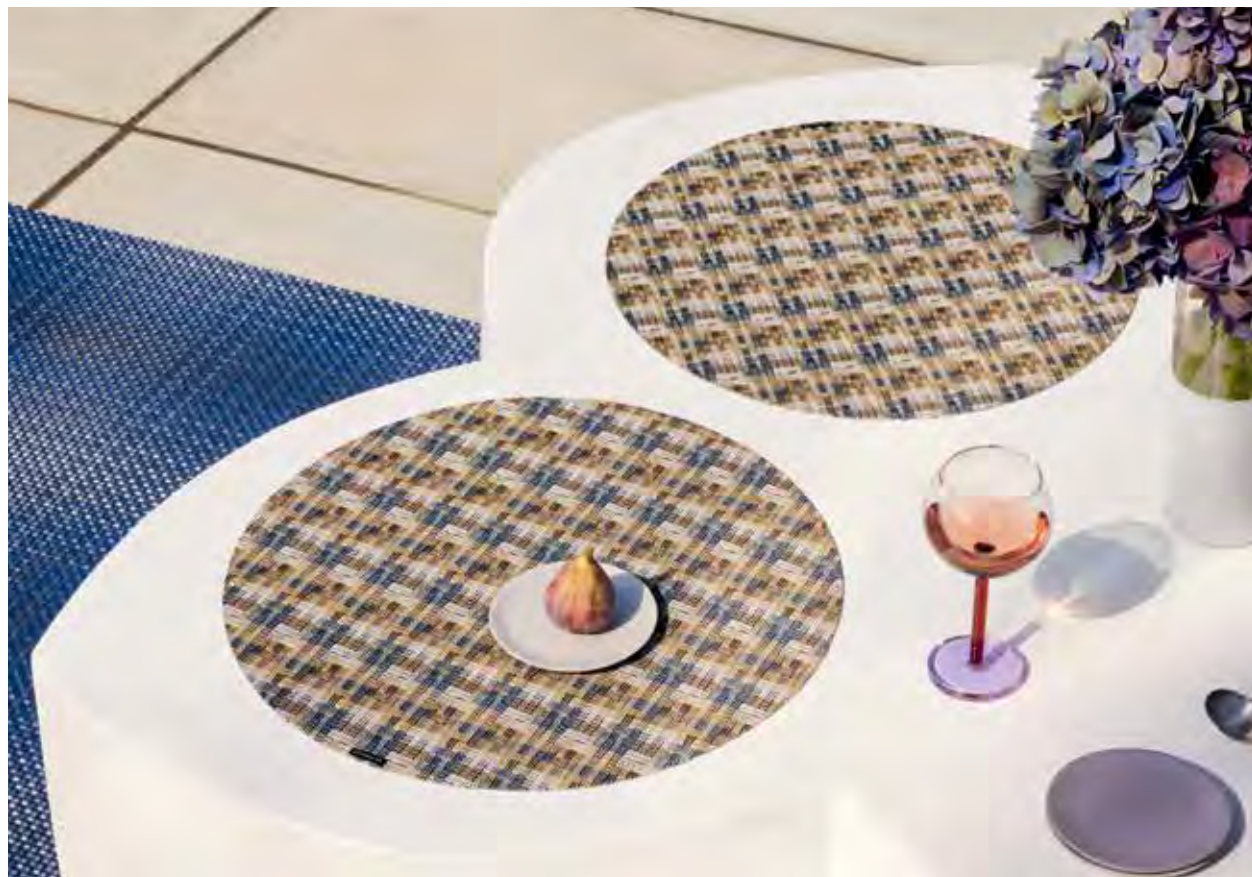

FABLE, Coast