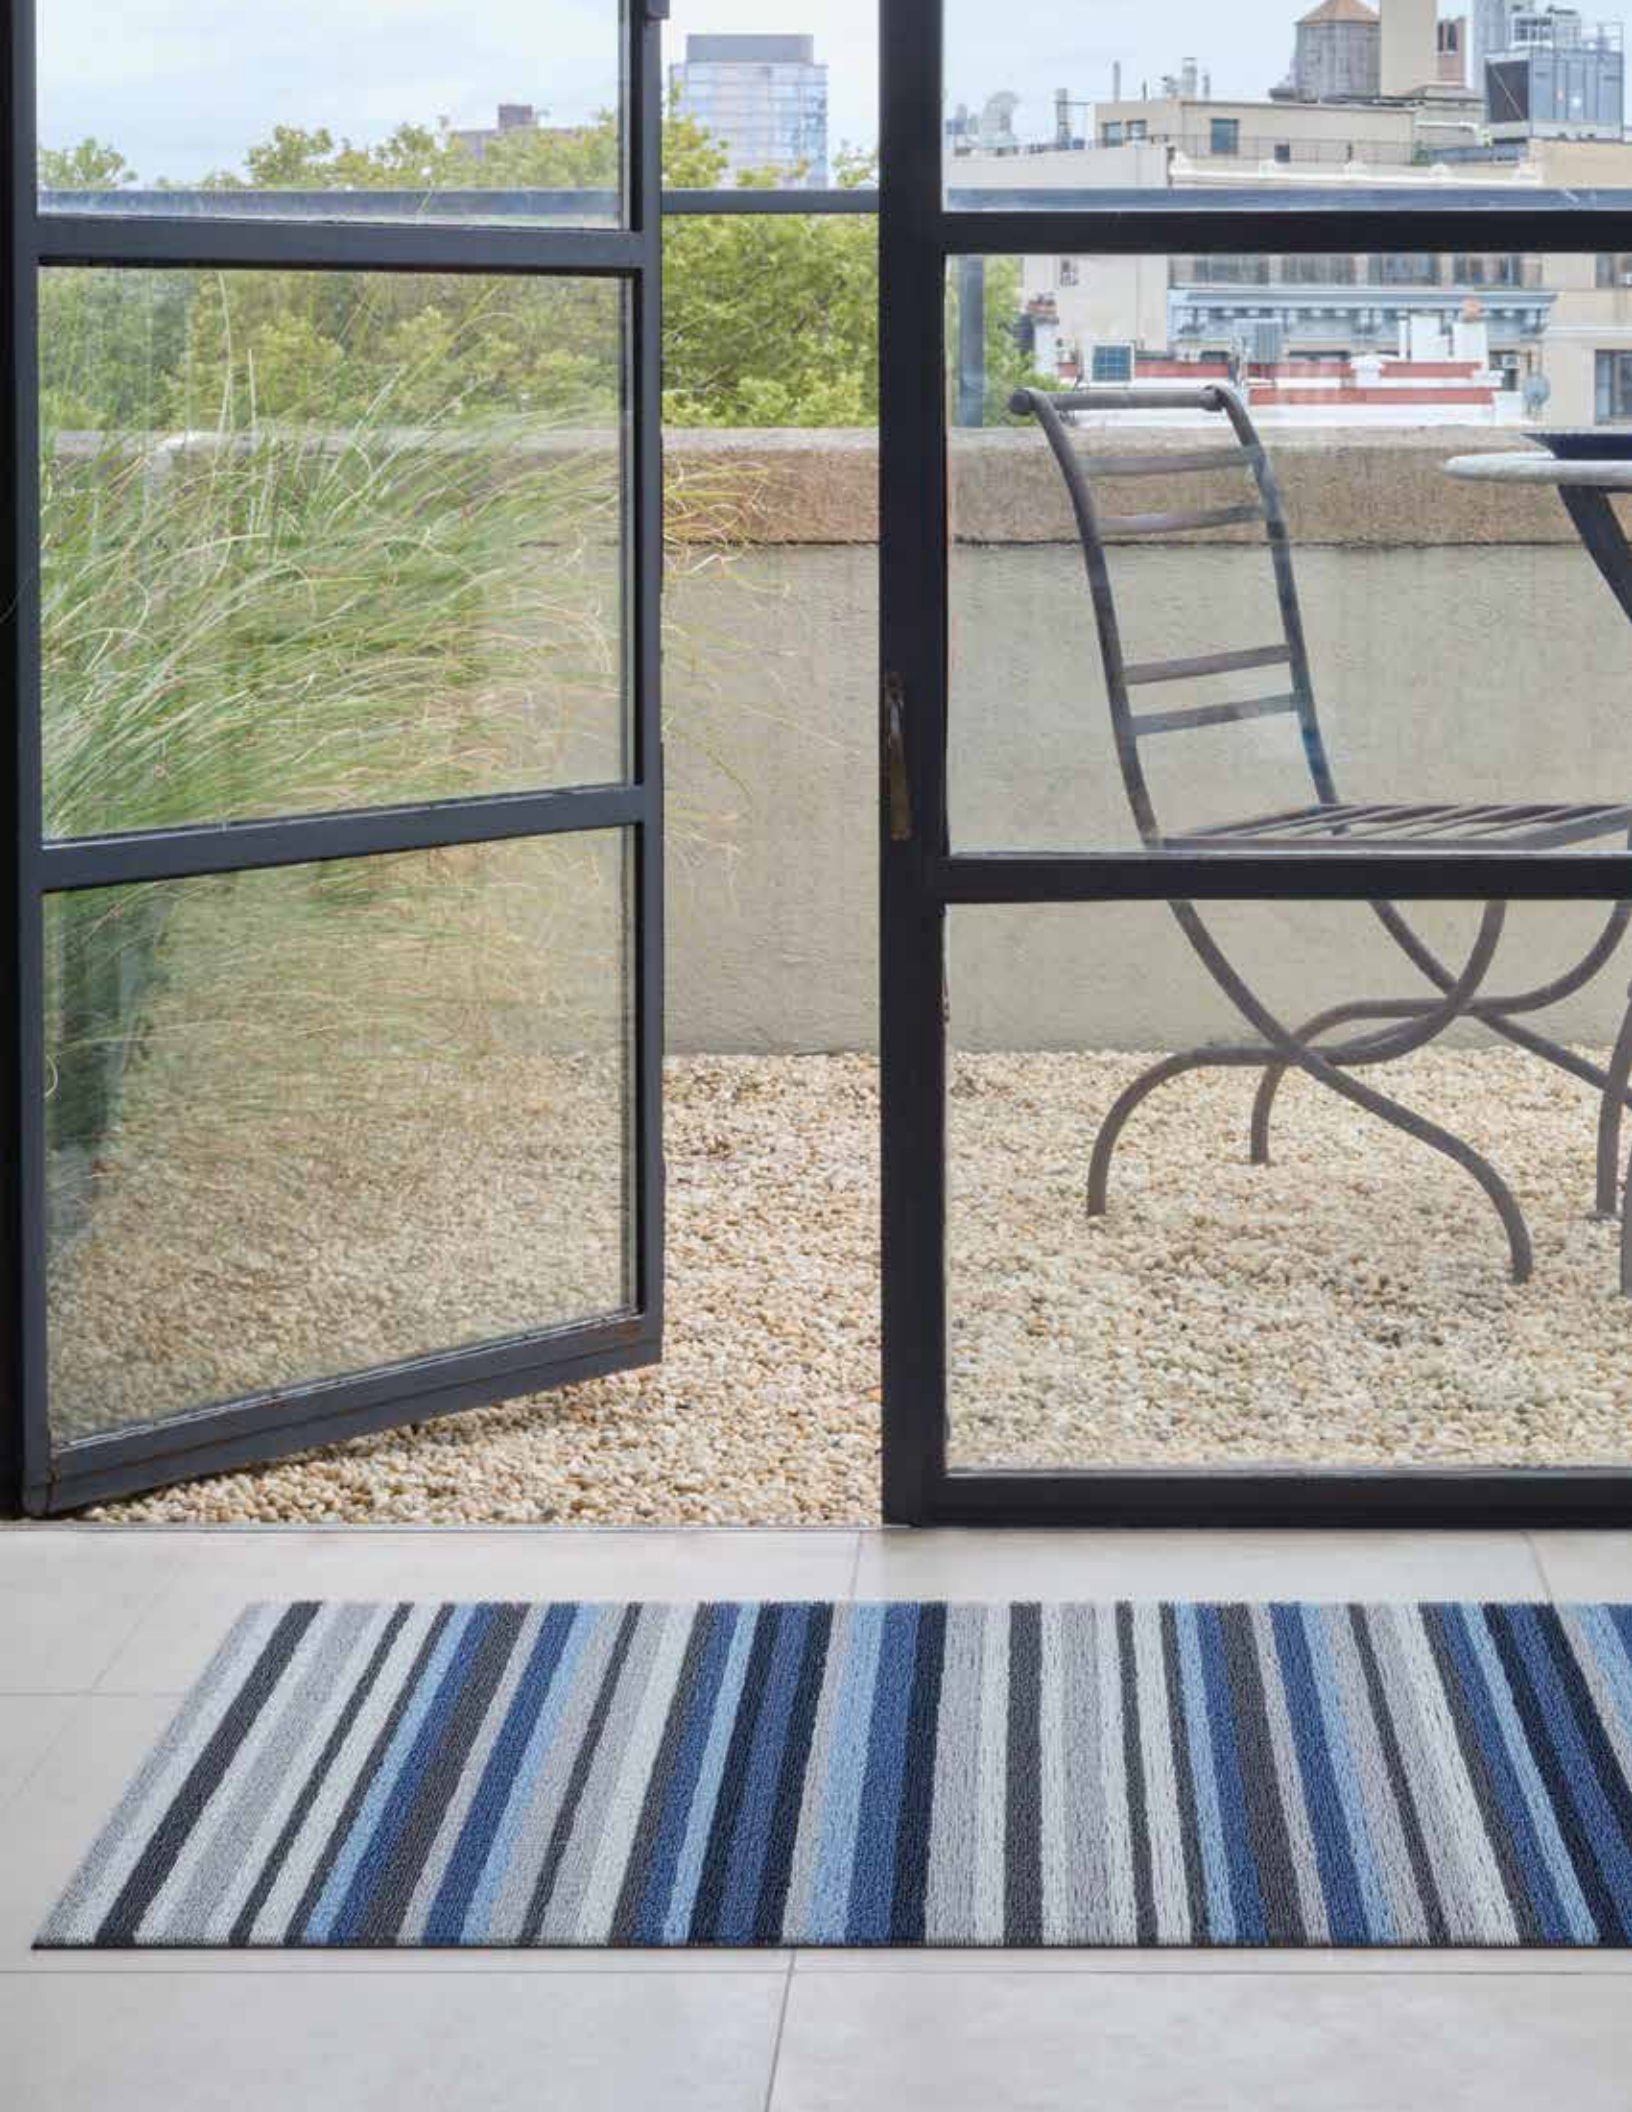

GRAPEFRUIT

LEMON

LIME

ORANGE

Freshly squeezed.
Original studio
photography of sliced
fruit was the starting
point for these eye-
catching tabletop
accessories, made
to mix and match
with ease.

Horizon Stripe Shag