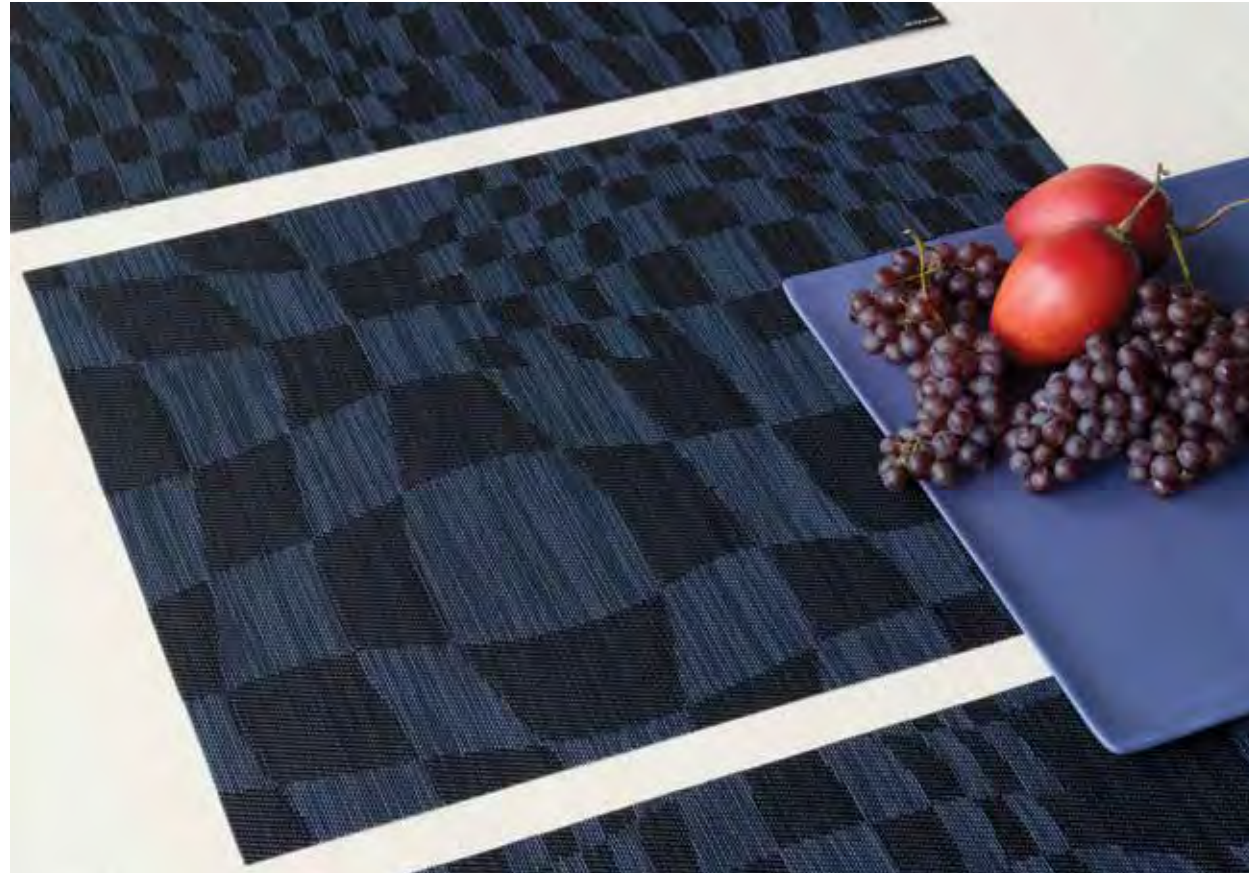

36 × 48 cm

STYLE - COLOR

100579 - ___

Oval

14" × 19.25"

36 × 49 cm

100618 - ___

WARP, Ocean