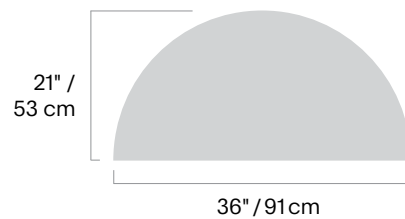

Product Information

MADE IN THE USA

Our products are designed, woven, and finished in the USA, with the following exceptions: Bloom, Dahlia, Daisy, Petal, and Rose placemats are made in Taiwan or China.

WOVEN WITH TERRASTRAND

We weave with TerraStrand. These extruded yarns are free of phthalates, which are derived from petroleum and used to make plastics soft and pliable. TerraStrand yarns are softened by a compound derived from soybean oil, which results in a 40% reduction in greenhouse gases compared to conventional vinyl.

RECYCLED CONTENT

Our rugs contain a minimum of 18% recycled content. By October 2026, all of our woven textiles will contain a minimum of 14% recycled content.

TOWARD A REGENERATIVE FUTURE

In September 2025, we began incorporating the enzymatic technology of Worry Free Plastics into TerraStrand yarns. This innovation accelerates the return to nature of our products at their end-of-life, without leaving microplastics behind.

STRENGTHENED BY MICROBAN

Our woven textiles are strengthened at the polymer level by Microban® antimicrobial protection, which works continuously for the lifetime of the product to inhibit the growth of stain- and odor-causing bacteria, mold, and mildew.

CERTIFIED BY UL GREENGUARD

Our woven textiles have received UL Greenguard certification for indoor air quality. Based on rigorous testing standards, this trusted mark enables people to make informed, healthier choices. All certified products are subject to a review of the manufacturing process and routine testing to demonstrate minimal impact on the indoor environment.

PROTECTING ORIGINAL DESIGN ACROSS NORTH AMERICA.

Chilewich is pleased to participate in Be Original Americas: an association of like-minded brands, consumers, design professionals, educators, and institutions that recognize the importance of original design and are committed to the protection of its consumers and authors.

We are passionate about offering something new, whether it's a novel application, an innovative process, a repurposed technique, or a fresh juxtaposition of textures and colors.

Care Instructions

Keeping Chilewich products in peak condition is easy. Unlike many table mats and rugs, they can be washed with water and bio-degradable detergents, helping to reduce the energy and costs associated with laundering while maintaining a sleek, elegant look.

Table Mats	Simply wipe clean with soap, water, and sponge. Air dry. Do not iron. Do not machine wash.
Rugs	Best suited to dry surfaces. Vacuum or mop face of mat to clean. Air dry thoroughly. Occasionally lift and air out.
Shag Mats	Vacuum, shake out, or hose off to clean. Hang to dry. Occasionally lift and air out.

For complete care instructions, please visit: [maintenance.chilewich.com](https://www.chilewich.com/maintenance)