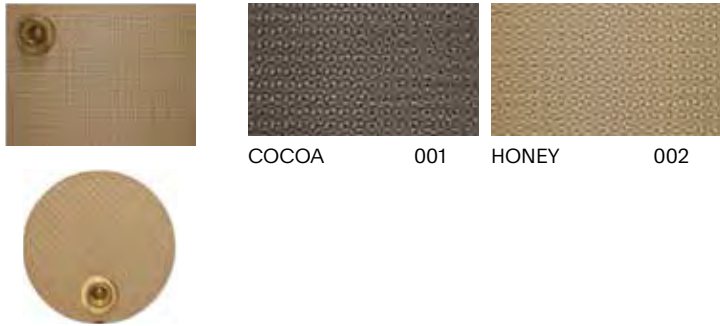

Origami™

Custom Sizes Available

COCOA 001 HONEY 002 HONEY 002

SHAPE

- Rectangle
- Round
- Custom Coasters, felt-backed (MOQ 200 ea.)
- Custom Coasters, unbacked
- Custom Table Mat
- Worktop

SIZE

- 14" x 19" 36 x 48 cm
- Diam. 15" 38 cm
- Custom only.
- Custom only.
- Custom only.
- Custom only.

STYLE - COLOR

- 100606 - ---
- 100617 - ---
- 100831 - ---
- 100658 - ---
- 100607 - ---
- 100715 - ---