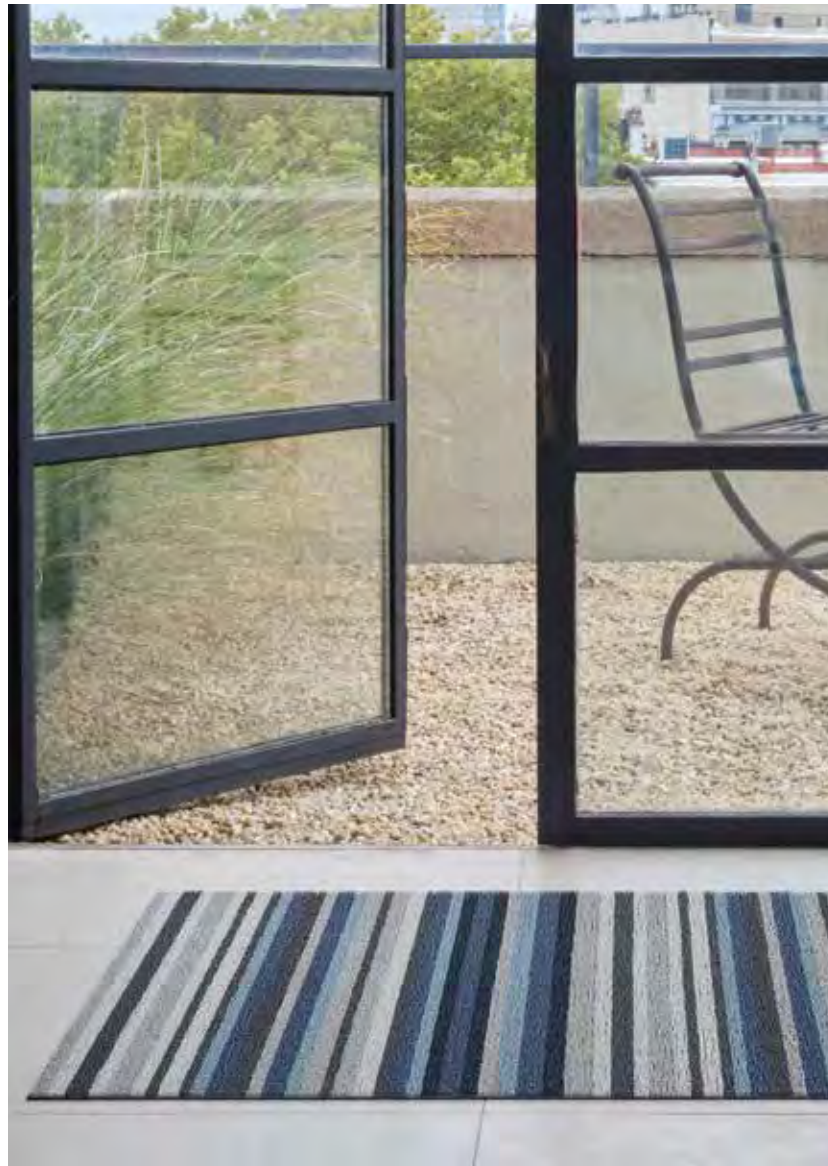

HORIZON STRIPE, Deep Sea

NEW Horizon Stripe™

Limited Custom Sizes Available