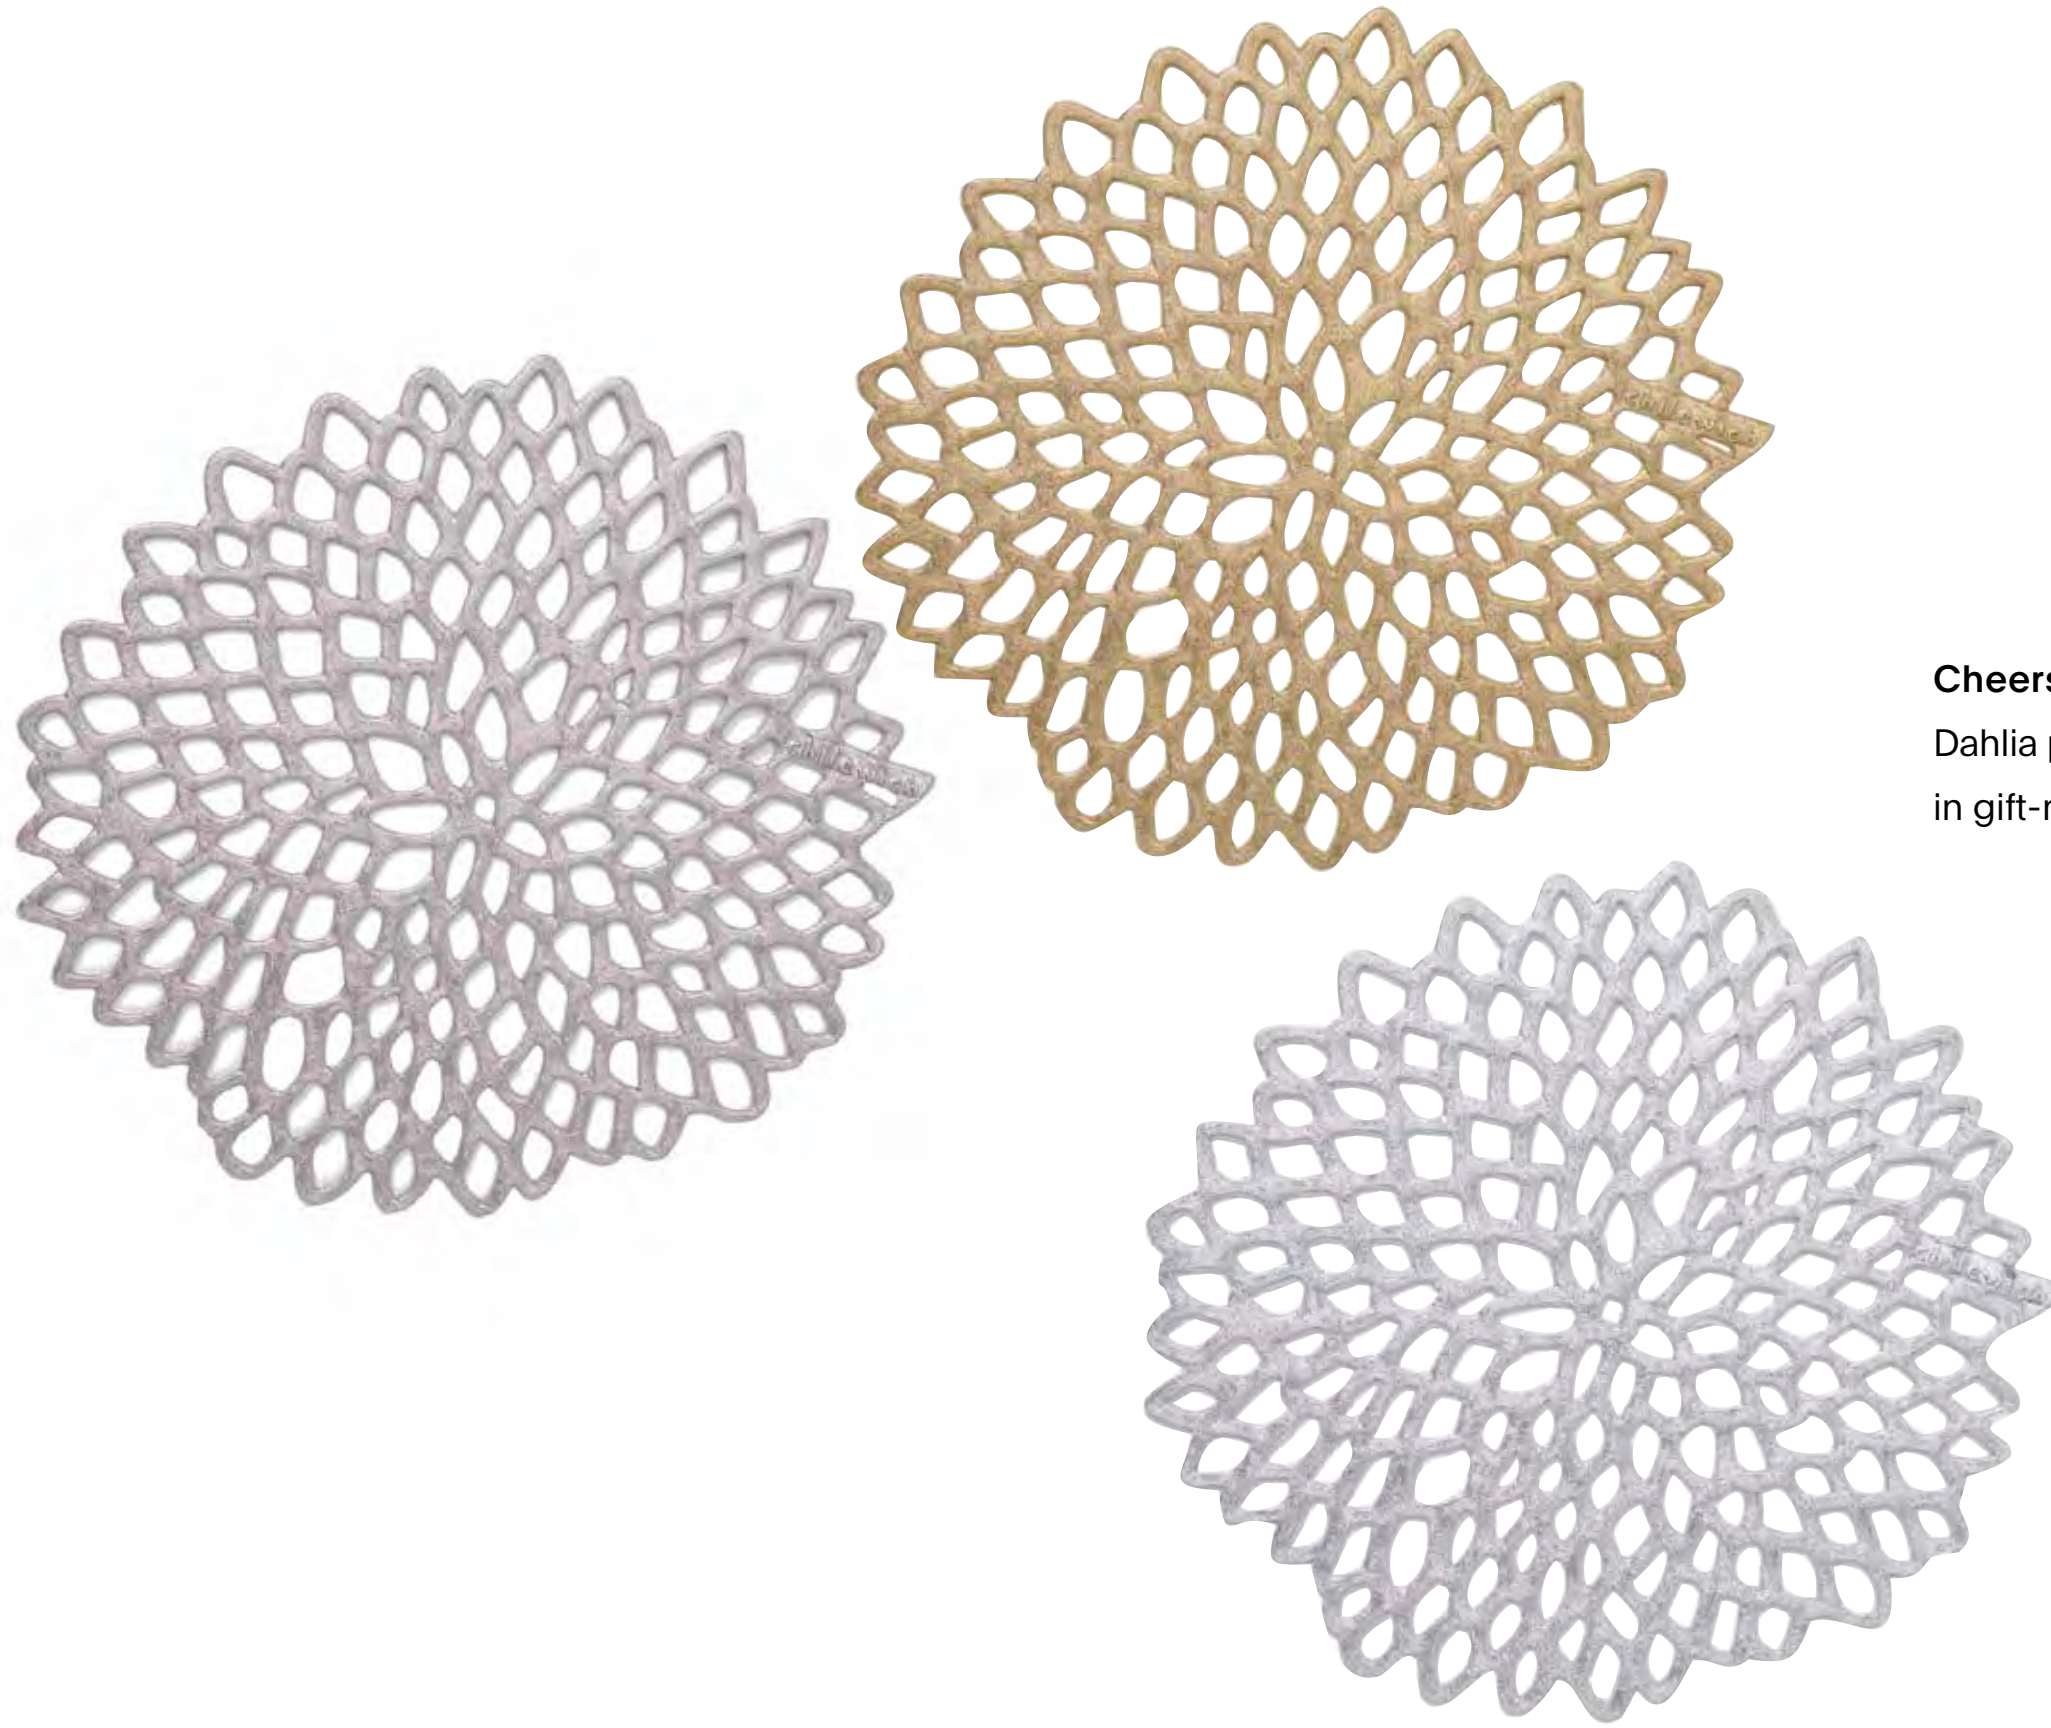

Cheers to a Chilewich classic. Our beloved Dahlia placemats are now available as coasters in gift-ready sets of six.