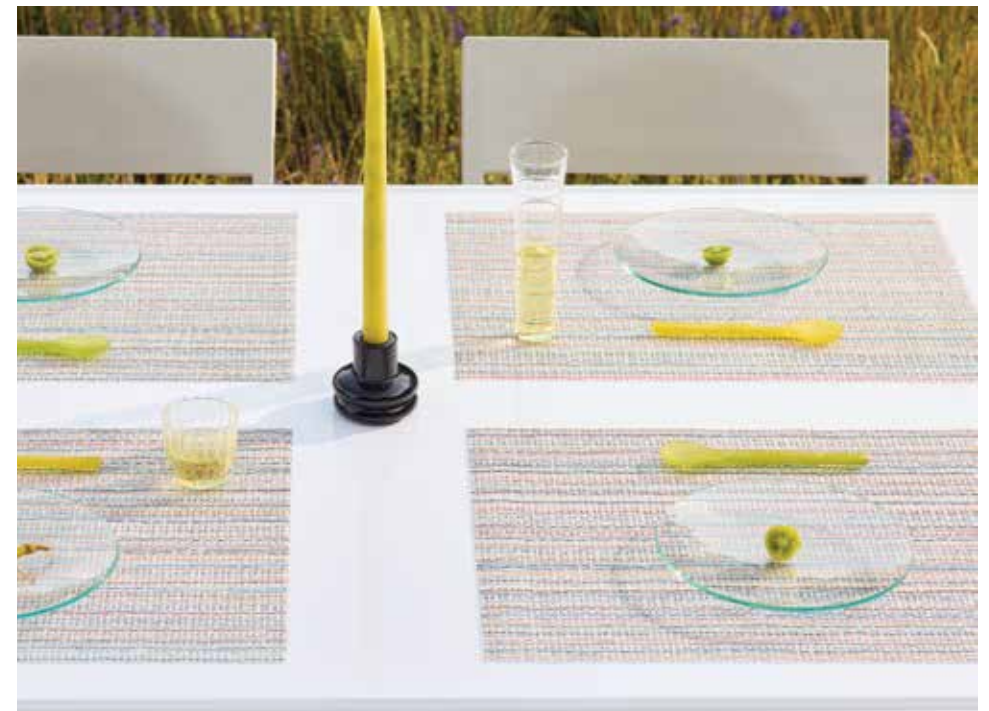

STYLE - COLOR

- 100124 - ---
- 100429 - ---
- 100125 - ---
- 100240 - ---
- 100290 - ---

LATTICE, Sorbet