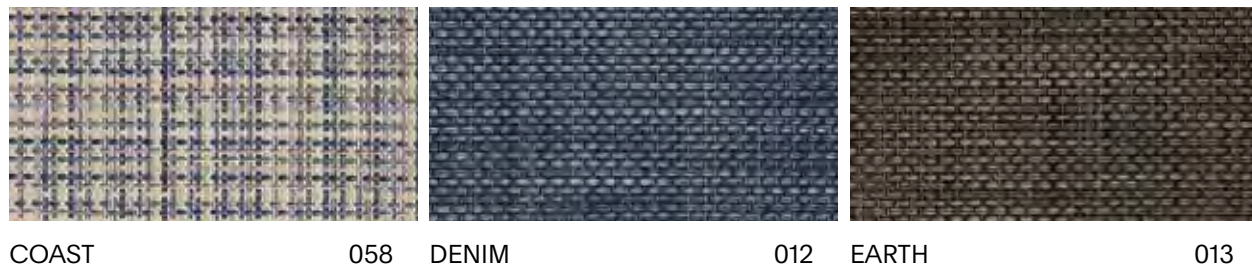

*Rugs with both length and width greater than 72"/183 cm will be seamed.

Basketweave™

Custom Sizes Available

BASKETWEAVE, Begonia

STOCKED SIZES

SHAPE	SIZE	STYLE - COLOR
	23" x 36" 59 x 92 cm	200445 - ---
	35" x 48" 89 x 122 cm	200446 - ---
	46" x 72" 118 x 183 cm	200447 - ---
	72" x 106" 183 x 269 cm	200448 - ---
	26" x 72" 66 x 183 cm	200461 - ---
	30" x 106" 76 x 269 cm	200462 - ---
	96" x 120" 244 x 305 cm	200697 - ---*