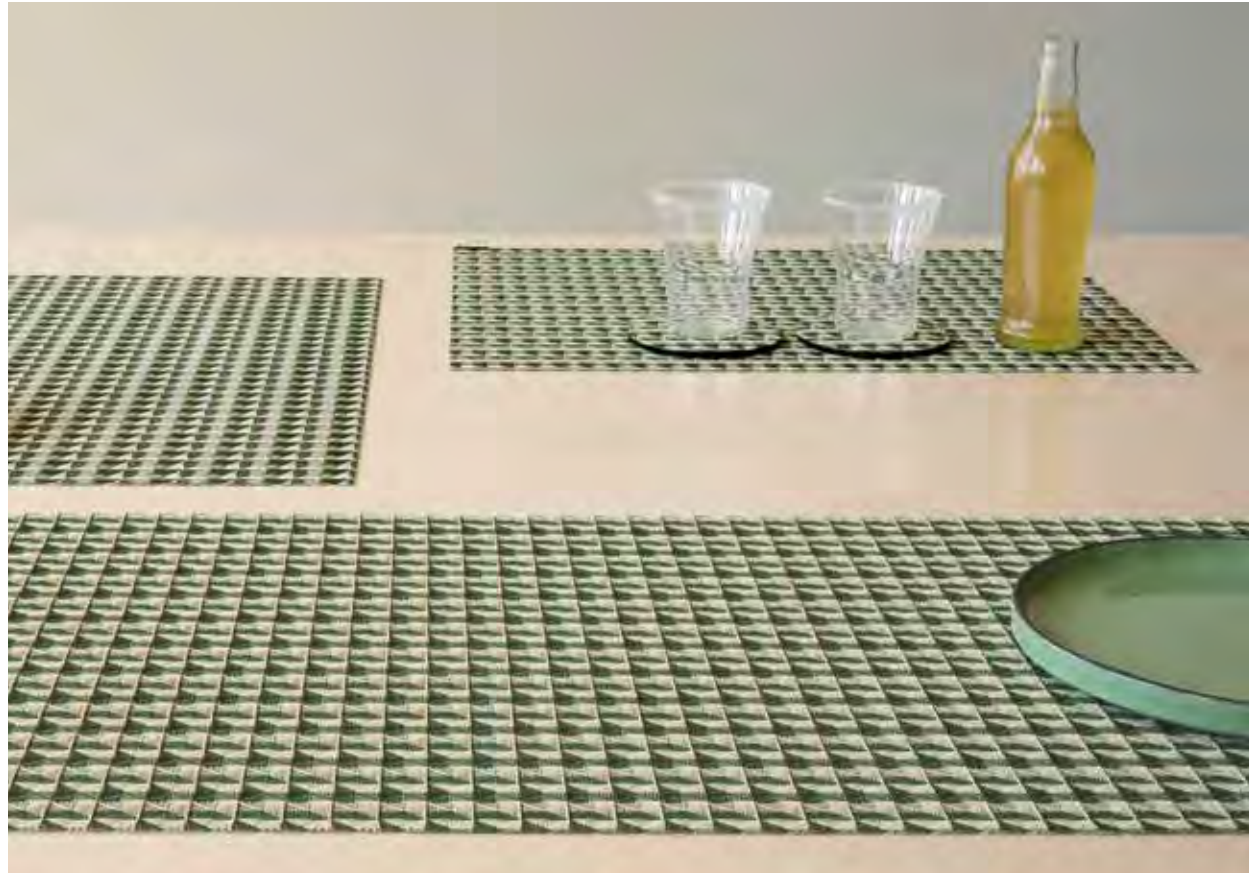

HONEY 001 RASPBERRY 002

SHAPE	SIZE	STYLE - COLOR
☐ Rectangle	14" x 19" 36 x 48 cm	101019 - ---

CITRUS, Lime, Lemon, Grapefruit, Orange

GRAPEFRUIT 001 LEMON 002 LIME 003 ORANGE 004

SHAPE	SIZE	STYLE - COLOR
○ Round	Diam. 15" 38 cm	101057 - ---