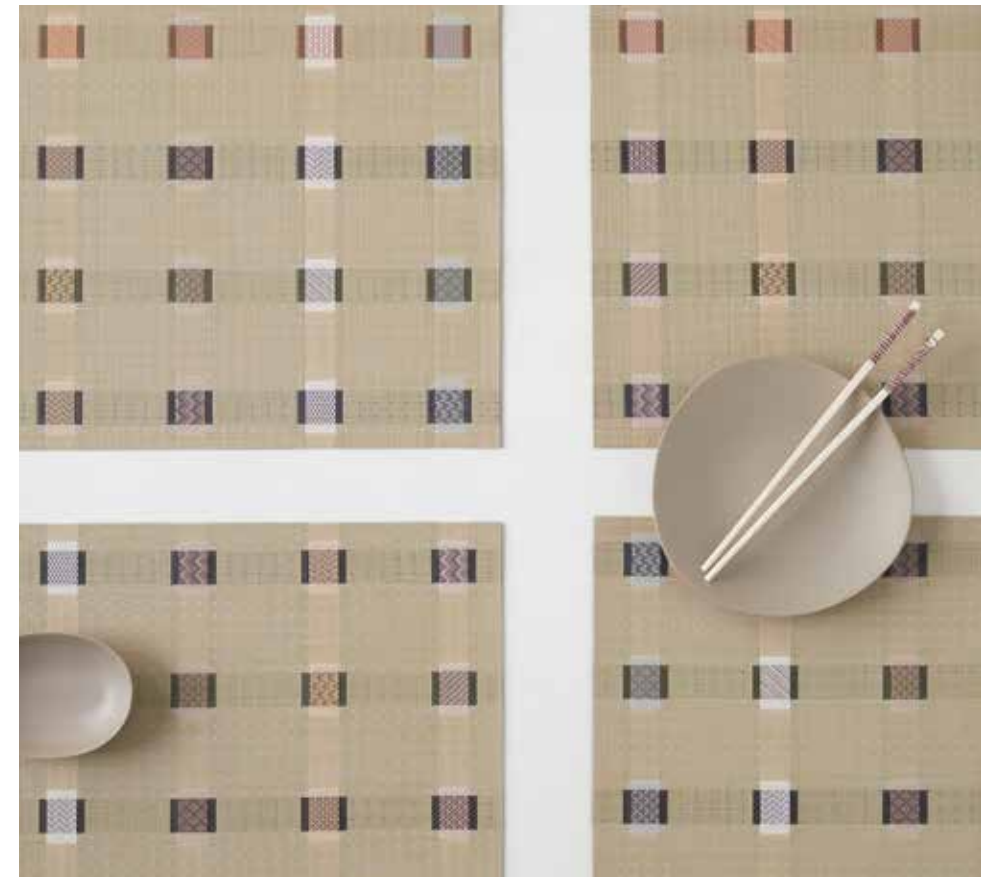

© 2022 Chilewich

Not Available for Customization

SHAPE

SIZE

14" x 19" 36 x 48 cm
 14" x 72" 36 x 183 cm

STYLE - COLOR

100762 - ---
 100763 - ---

SAMPLER, Wheat