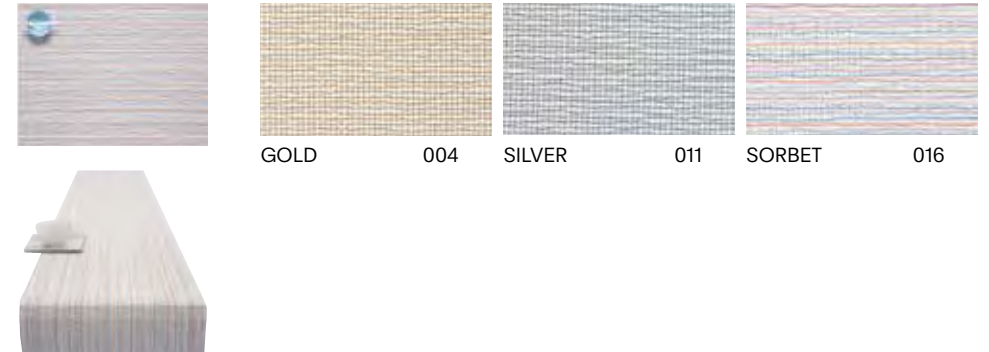

STYLE - COLOR

- 101023 - ---
- 101024 - ---
- ---
- 101016 - ---
- 101028 - ---

FOXTAIL, Honey

Lattice™

Limited Customization Available

SHAPE

- Rectangle
- Compact Rectangle
- Runner
- Custom Coasters, unbacked
- Custom Table Mat