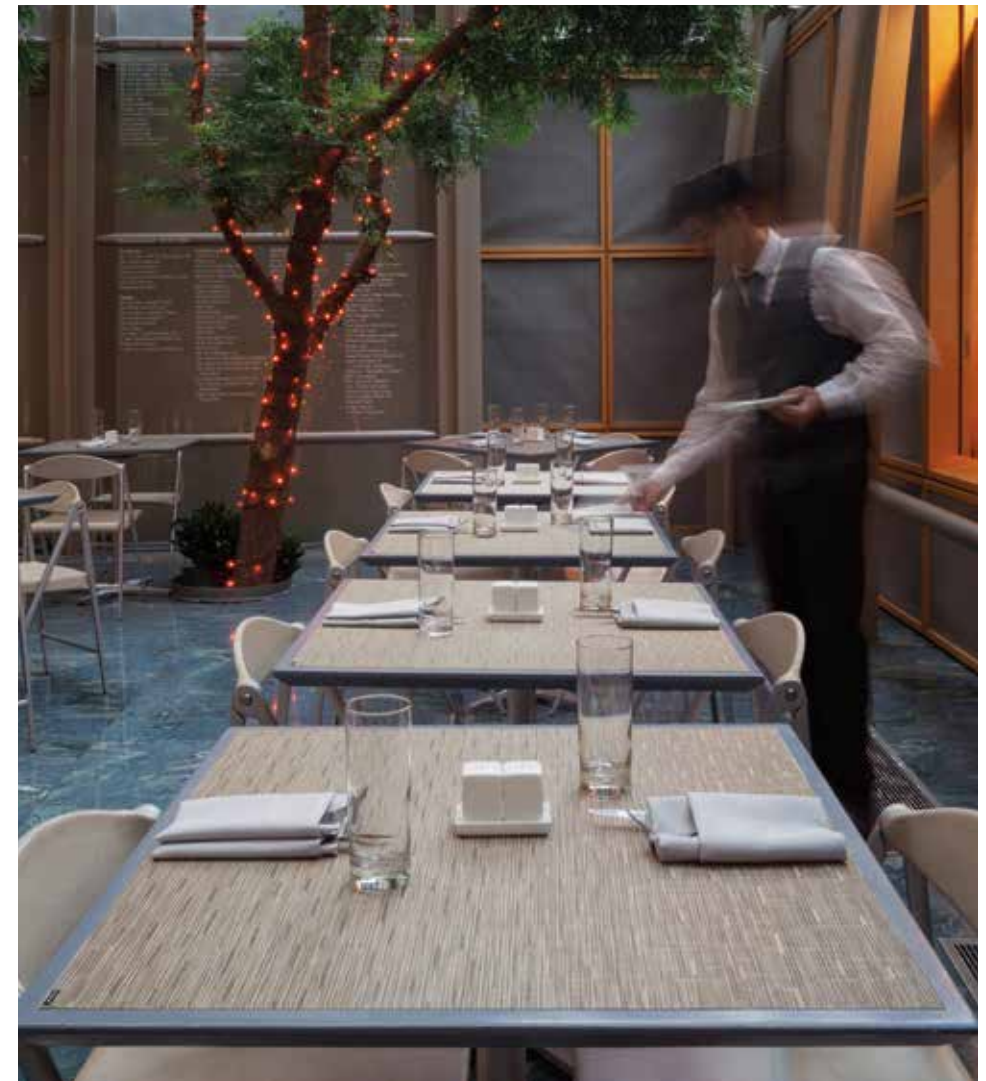

BAMBOO, Dune. Garden Court Café at Asia Society, New York NY, USA

Find a sales representative and get preferred pricing at:
chilewichFB.com

Photography: Megan Senior, Pippa Drummond, Victor Schrager

All non-custom items are in stock, except those marked
"NEW," which are available from January 1, 2026.
Collection as shown valid through June 30, 2026.