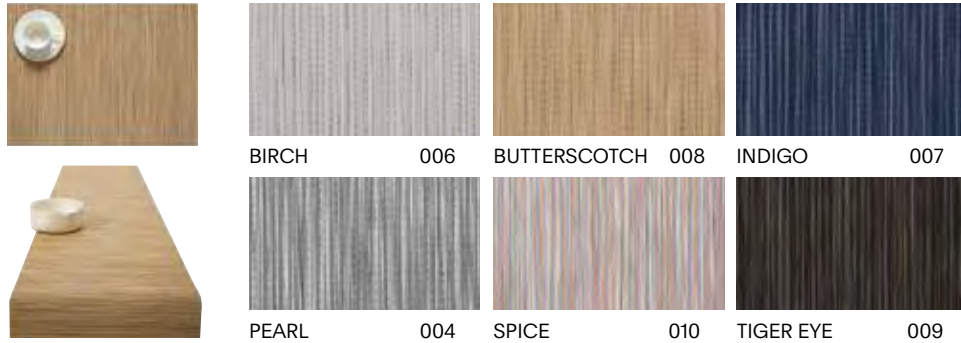

SHAPE

SIZE

14" x 19" 36 x 48 cm
 Custom only.
 Custom only.
 Custom only.

STYLE - COLOR

100982 - ---
 - ---
 100979 - ---
 100986 - ---

Rib Weave™

Custom Sizes Available

SHAPE