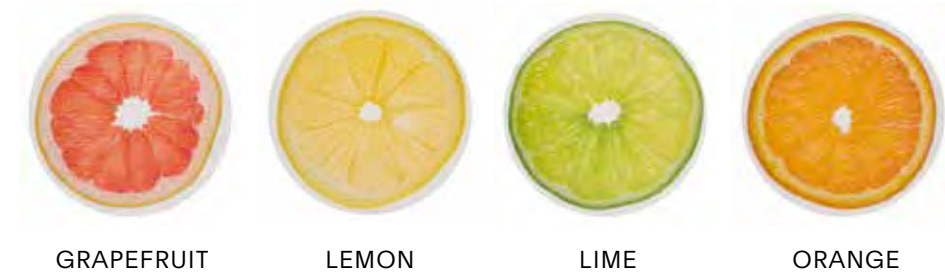

Dahlia Coasters

Cheers to a Chilewich classic. Our beloved Dahlia placemats are now available as coasters in gift-ready sets of six.

Citrus

CITRUS, Lemon

Sunny side up. Designed to add juicy color to any table, Citrus placemats combine the rich woven texture, indoor/outdoor durability, and easy care of our signature woven textiles with the vibrant precision of digital printing. Chilewich, with a twist.