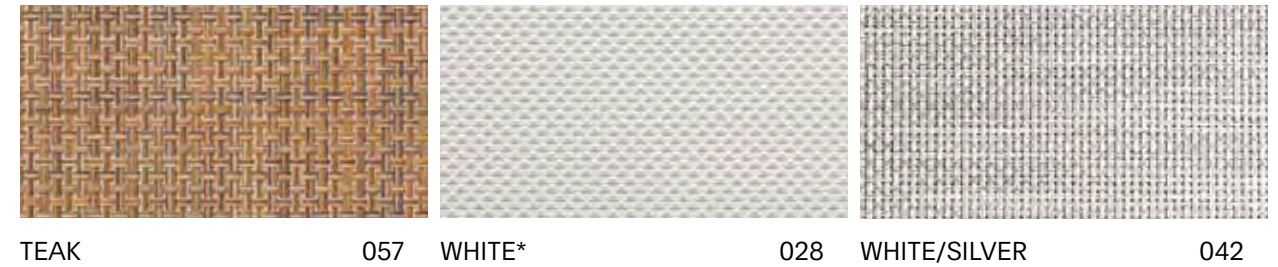

STOCKED SIZES

SHAPE	SIZE	STYLE - COLOR
	23" x 36" 59 x 92 cm	200445 - ---
	35" x 48" 89 x 122 cm	200446 - ---
	46" x 72" 118 x 183 cm	200447 - ---
	72" x 106" 183 x 269 cm	200448 - ---
	26" x 72" 66 x 183 cm	200461 - ---
	30" x 106" 76 x 269 cm	200462 - ---
	96" x 120" 244 x 305 cm	200697 - ---*

*White not available in 96" x 120" or made to order sizes.

MADE TO ORDER SIZES*

SHAPE	SIZE	STYLE - COLOR
	60" sq. 152 cm	200939 - ---
	84" sq. 213 cm	200949 - ---*
	108" sq. 274 cm	200917 - ---*
	Diam. 72" 183 cm	200944 - ---
	Diam. 96" 244 cm	200954 - ---*
	Diam. 120" 305 cm	200925 - ---*
	60" x 84" 152.4 x 213.36 cm	201250 - ---
	108" x 144" 274 x 366 cm	200911 - ---*
	120" x 168" 305 x 427 cm	200929 - ---*
	144" x 180" 366 x 457 cm	200934 - ---*

*Rugs with both length and width greater than 72"/183 cm will be seamed.