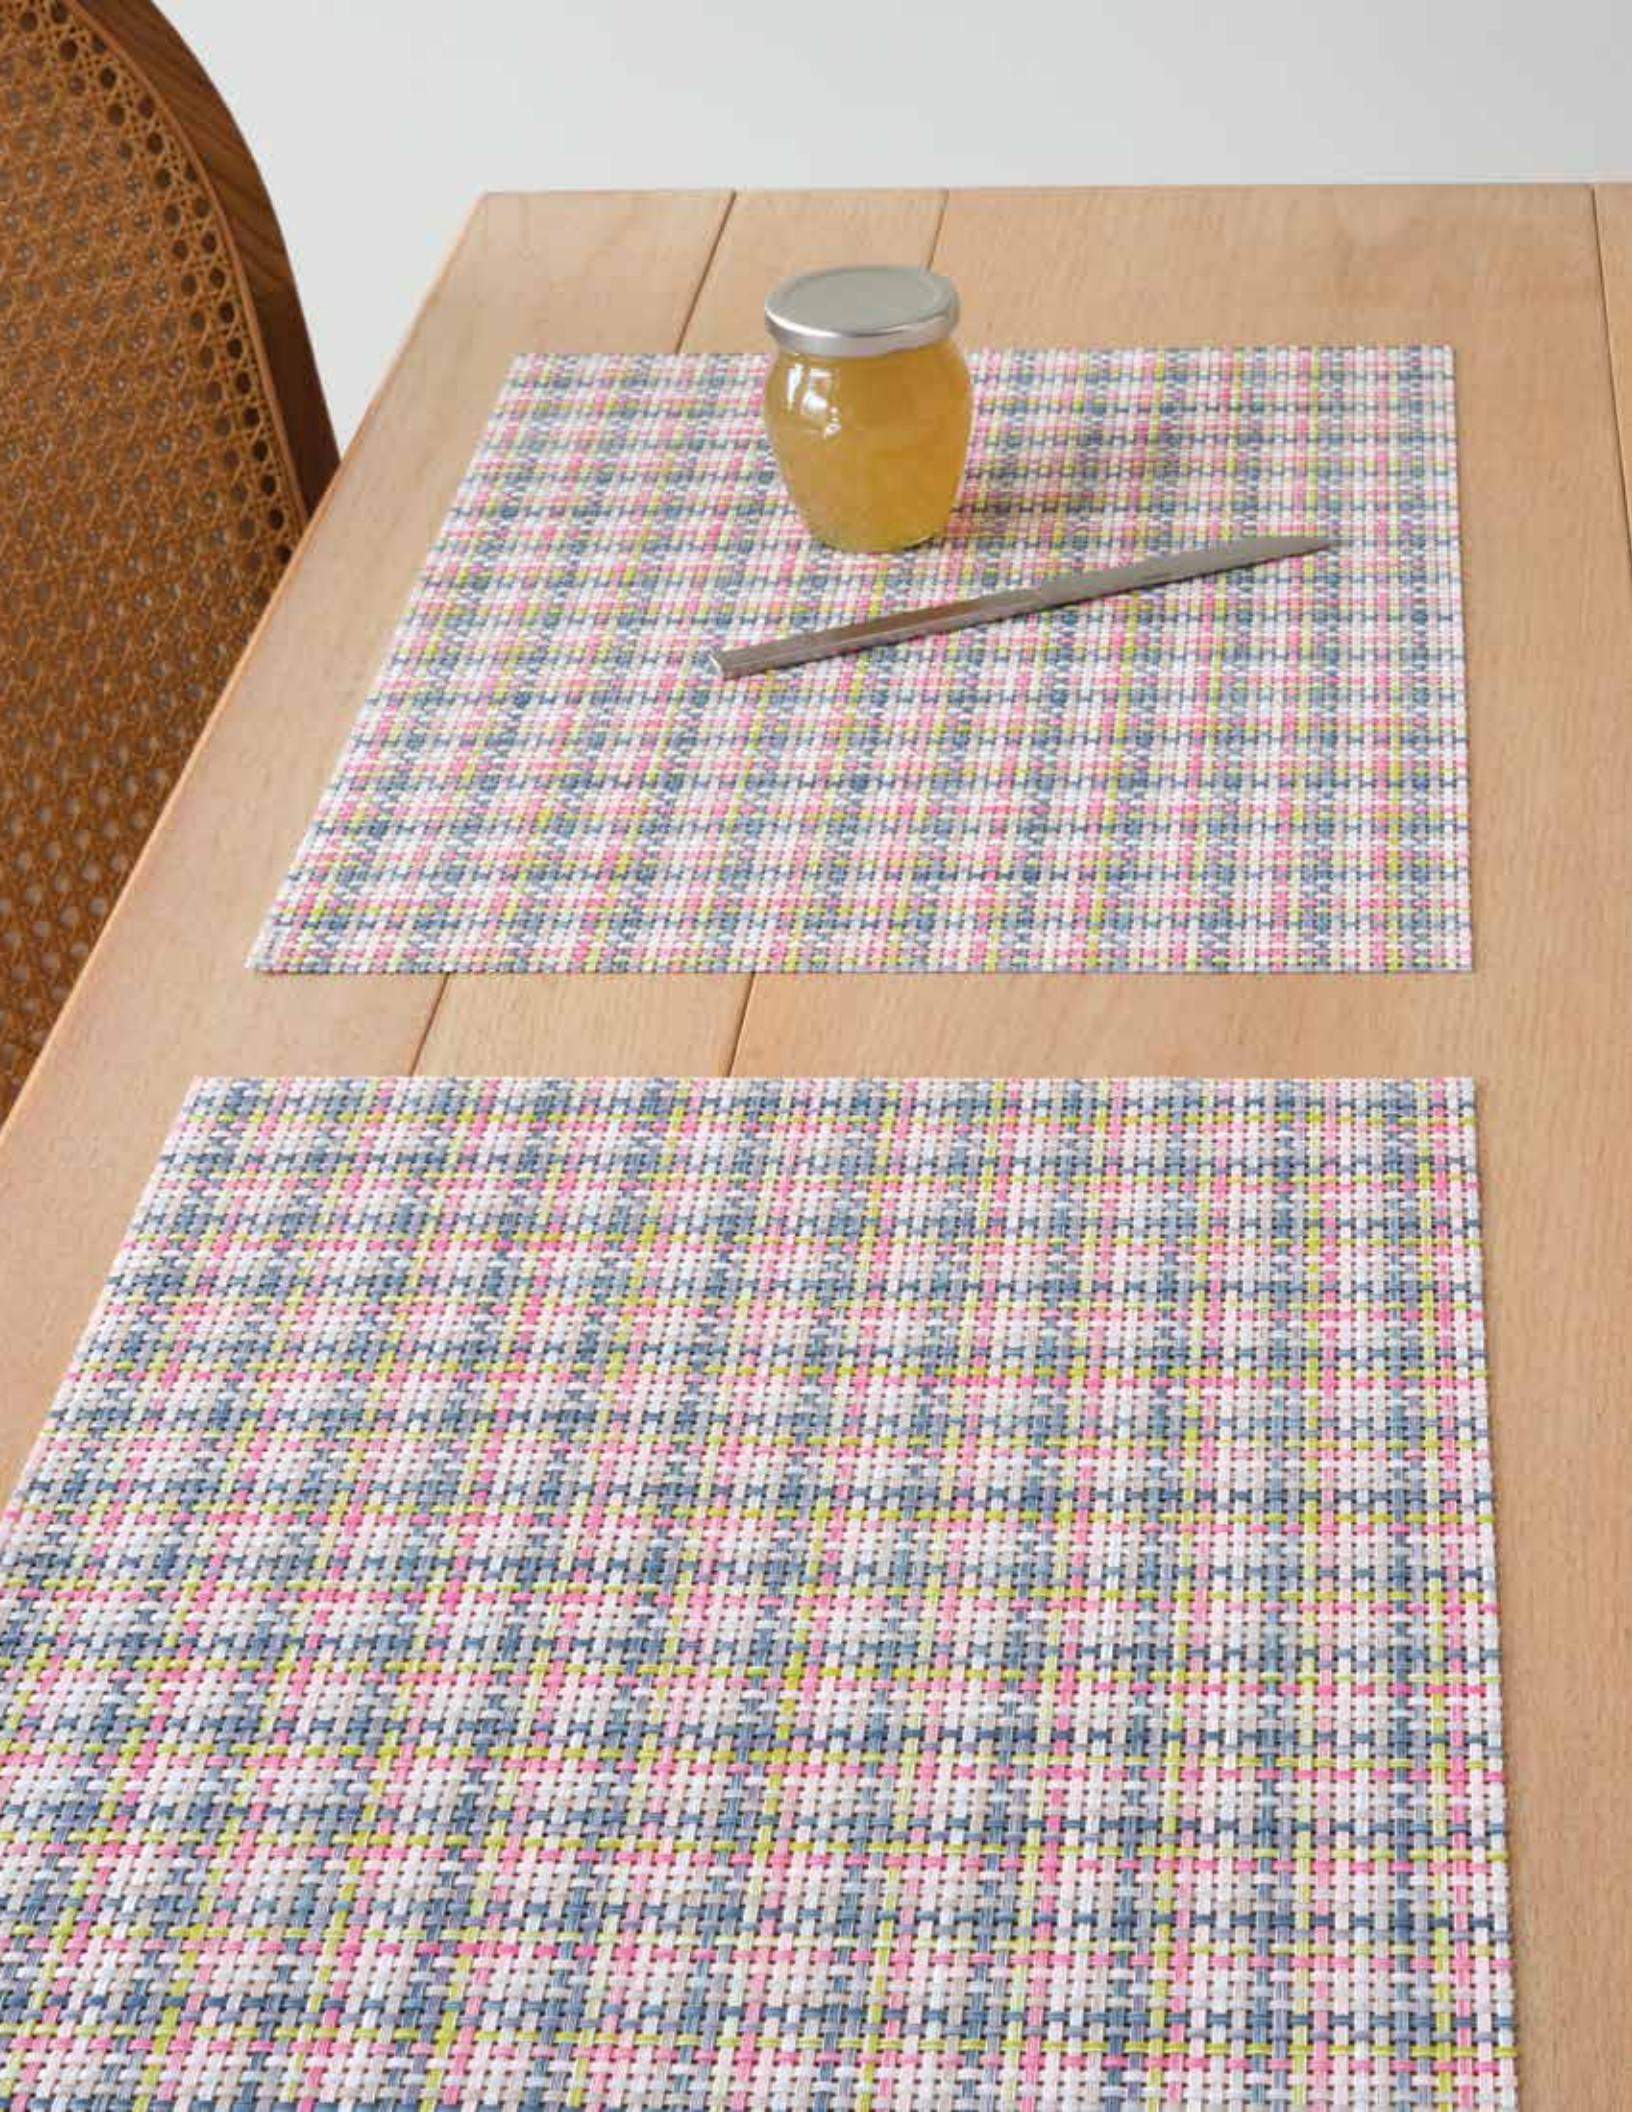

BASKETWEAVE, Begonia

Conversation pieces. A playful homage to a venerable material, Pietra reimagines terrazzo's medley of marble, granite, and quartz chips as sleek, flat-woven foundations that wipe clean and dry quickly thanks to our tightly woven, phthalate-free TerraStrand yarns.